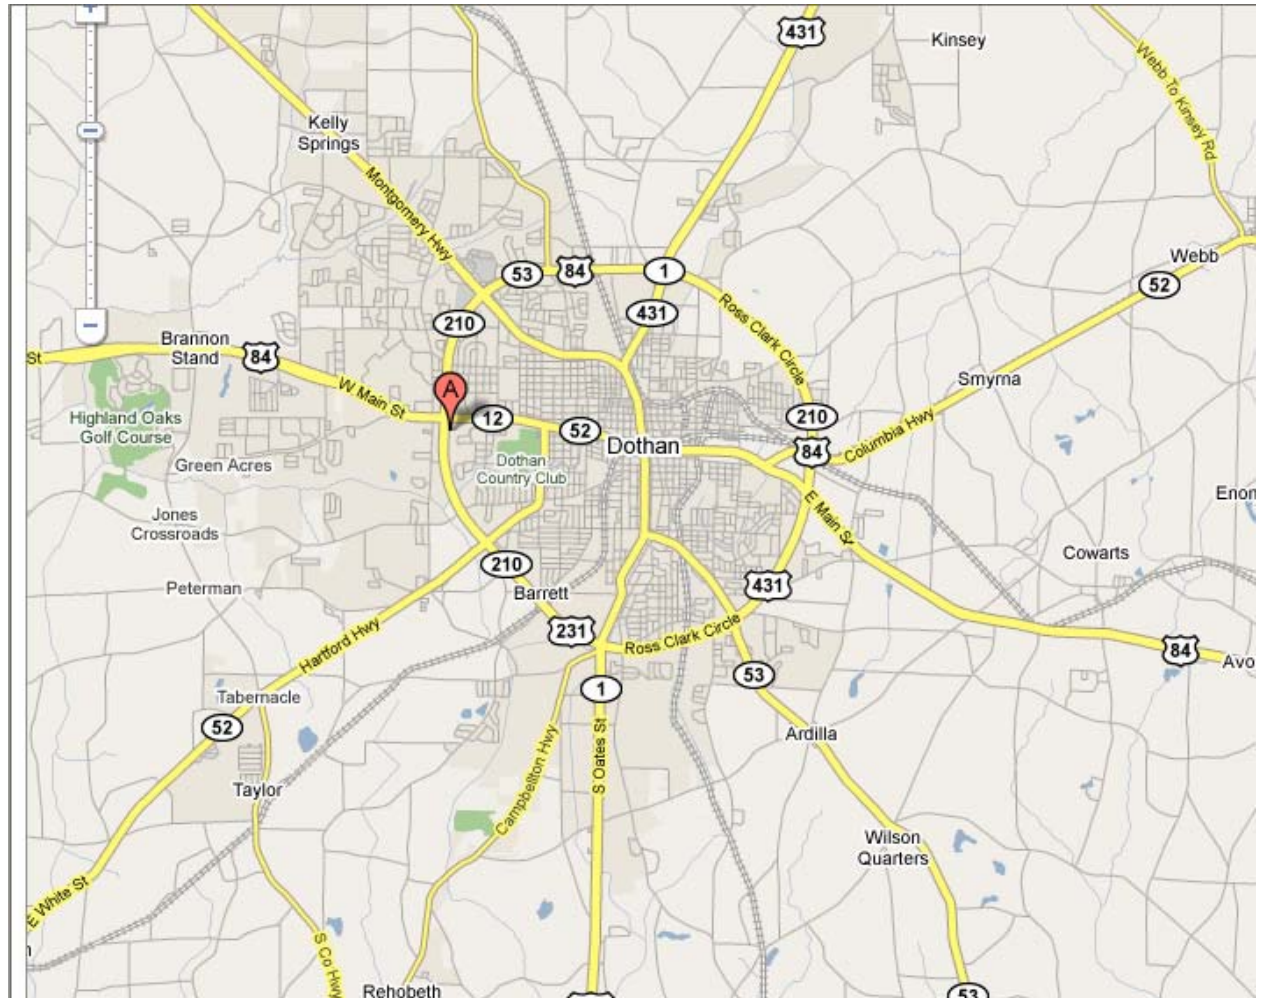

Directions to Firefly Beads

Located at 3074 Ross Clark Circle,
Suites 10-12
Behind the Atlanta Bread Company,
Next to GNC and Pinky Nails.
334-677-7731